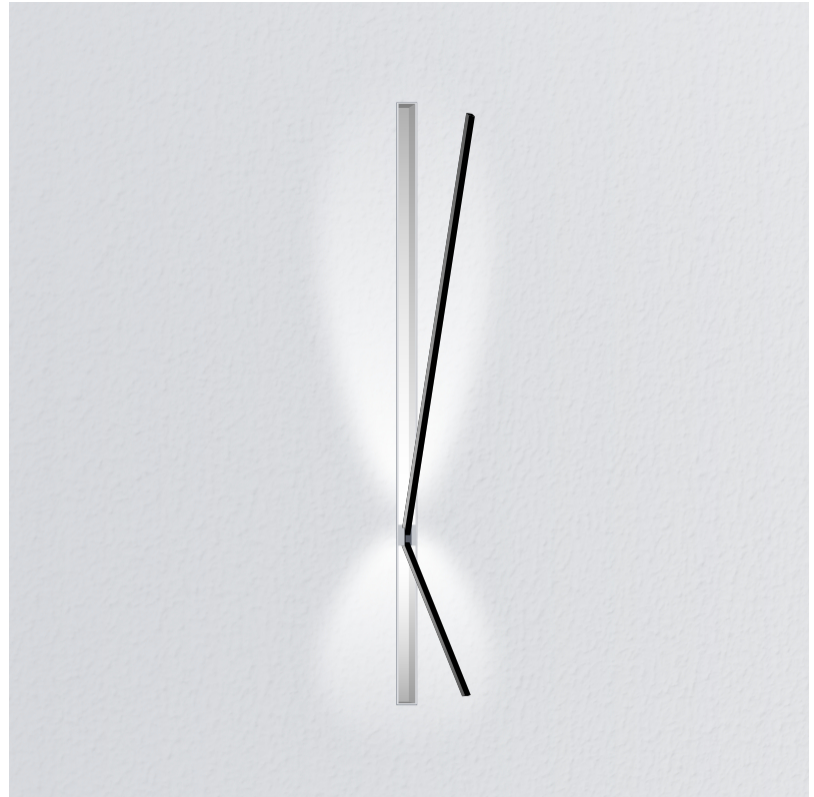

GENERAL

Series: Spillo
 Subseries: Spillo 2 Rod
 Brand: Icone
 Division: Design
 Mounting Type: Recessed
 Mounting Location: Wall
 Subcategory: Ambient

PHYSICAL

Shape: Rectangle
 Width (mm): 33
 Width (in): 1 ⁵/₁₆
 Height (mm): 750
 Height (in): 29 ¹/₂
 Min. Recessing Depth (mm): 30
 Min. Recessing Depth (in): 1 ³/₁₆
 Light Distribution: Adjustable
[Fixture Finish: WHI / BLK / CHR / BGD](#)
 Fixture Material: Brass

GENERAL

Series: Spillo
 Subseries: Spillo 2 Rod
 Brand: Icone
 Division: Design
 Mounting Type: Recessed
 Mounting Location: Wall
 Subcategory: Ambient

PHYSICAL

Shape: Rectangle
 Width (mm): 33
 Width (in): 1 ⁵/₁₆
 Height (mm): 1150
 Height (in): 45 ¹/₄
 Min. Recessing Depth (mm): 30
 Min. Recessing Depth (in): 1 ³/₁₆
 Light Distribution: Adjustable
 Fixture Finish: WHI / BLK / CHR / BGD
 Fixture Material: Brass

LED

Color Temperature (°K): 2700 / 3000
 Nominal Lumen (lm): 1210
 CRI: >90 CRI
 Lamp Life (hrs): 50000

OPTICAL

Adjustability: Tilt 90°

RATINGS AND CERTIFICATIONS

Certified By: Certified for North American Standards
 IP rating: IP20